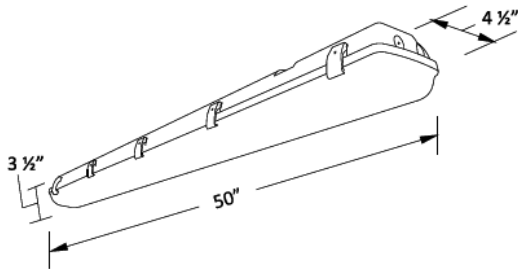

Bid Project Name:
SKU#
Type:

1x4 Water Proof Strip Light

FEATURES

- 5000K
- Long-life LEDs provide 122,000 hours of operation with at least 70% of initial lumen output (L70).**
- 6240 luminaire lumens
- Uniform illumination with no visible LED pixelation.
- Universal 120-277 AC voltage (50-60Hz) is standard.
- Power factor > 0.95.
- Total harmonic distortion < 10%.
- Color rendering index > 80.
- ABS (acrylonitrile butadiene styrene) housing and polycarbonate lens
- Stainless steel mounting bracket and lens clips are standard.
- Easy installation in new construction or retrofit.

Dimensions

ELECTRICAL DATA

SKU#	COLOR TEMPERATURE	CRI ¹	LUMINAIRE LUMENS	LUMINAIRE WATTS	LUMENS/WATT	INPUT VOLTAGE	INPUT CURRENT (A)			POWER FACTOR	THD ²	L ₇₀ HOURS ³
							120V	240V	277V			
LSW-42DVTX	5000K	>80	5,240	40	131	120-277	0.33	0.17	0.14	>95%	<10%	122,000

PHOTOMETRIC DATA

SKU: LSW-42DVTX

Candlepower Summary

	0°	90°
0°	1,704	1,704
10°	1,665	1,668
20°	1,550	1,547
30°	1,363	1,387
40°	1,125	1,215
50°	862	1,030
60°	599	845
70°	357	668
80°	144	465
90°	20	283

Zonal Lumen Summary