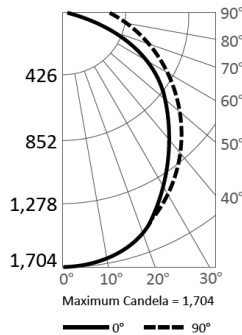

Bid Project Name:
SKU#
Type:

1x4 Water Proof Strip Light

FEATURES

- 5000K
- Long-life LEDs provide 122,000 hours of operation with at least 70% of initial lumen output (L70).**
- 6240 luminaire lumens
- Uniform illumination with no visible LED pixelation.
- Universal 120-277 AC voltage (50-60Hz) is standard.
- Power factor > 0.95.
- Total harmonic distortion < 10%.
- Color rendering index > 80.
- ABS (acrylonitrile butadiene styrene) housing and polycarbonate lens
- Stainless steel mounting bracket and lens clips are standard.
- Easy installation in new construction or retrofit.

Dimensions

ELECTRICAL DATA

SKU#	COLOR TEMPERATURE	CRI ¹	LUMINAIRE LUMENS	LUMINAIRE WATTS	LUMENS/WATT	INPUT VOLTAGE	INPUT CURRENT (A)			POWER FACTOR	THD ²	L ₇₀ HOURS ³
							120V	240V	277V			
LSW-42DVTX	5000K	>80	5,240	40	131	120-277	0.33	0.17	0.14	>95%	<10%	122,000

PHOTOMETRIC DATA

SKU: LSW-42DVTX

Candlepower Summary

	0°	90°
0°	1,704	1,704
10°	1,665	1,668
20°	1,550	1,547
30°	1,363	1,387
40°	1,125	1,215
50°	862	1,030
60°	599	845
70°	357	668
80°	144	465
90°	20	283

Zonal Lumen Summary

Zone	Lumens	% Fixture
0° - 10°	172	3.3%
0° - 20°	656	12.5%
0° - 30°	1,373	26.2%
0° - 40°	2,218	42.3%
0° - 50°	3,081	58.8%
0° - 60°	3,867	73.8%
0° - 70°	4,510	86.1%
0° - 80°	4,969	94.8%
0° - 90°	5,240	100%
90° - 180°	0	0%
0° - 180°	5,240	100.0%