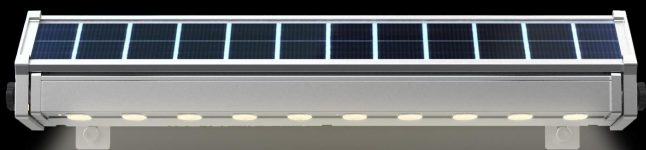

Solar LED Wall Washer Light

- 50CM / 100CM

Model	K-SL11	K-SL18
LED Power	10W	20W
LED Color Temperature	3,000K / 6,000K / RGB	3,000K / 6,000K / RGB
Solar Panel	4W / 5.5V	8.5W / 9V
LiFePO4 Battery	12AH / 3.2V	12AH / 6.4V
Charging Time	6 - 8Hours	6 - 8Hours
Product Size	525 x 110 x 145MM	1,020 x 110 x 145MM
Main Material	Aluminum Alloy + PC	Aluminum Alloy + PC
IP Grade	IP65	IP65