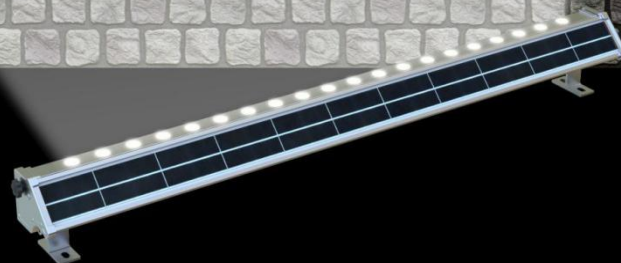

Solar LED Wall Washer Light

- 50CM / 100CM

Model	K-SL11	K-SL18
LED Power	10W	20W
LED Color Temperature	3,000K / 6,000K / RGB	3,000K / 6,000K / RGB
Solar Panel	4W / 5.5V	8.5W / 9V
LiFePO4 Battery	12AH / 3.2V	12AH / 6.4V
Charging Time	6 - 8Hours	6 - 8Hours
Product Size	525 x 110 x 145MM	1,020 x 110 x 145MM
Main Material	Aluminum Alloy + PC	Aluminum Alloy + PC
IP Grade	IP65	IP65